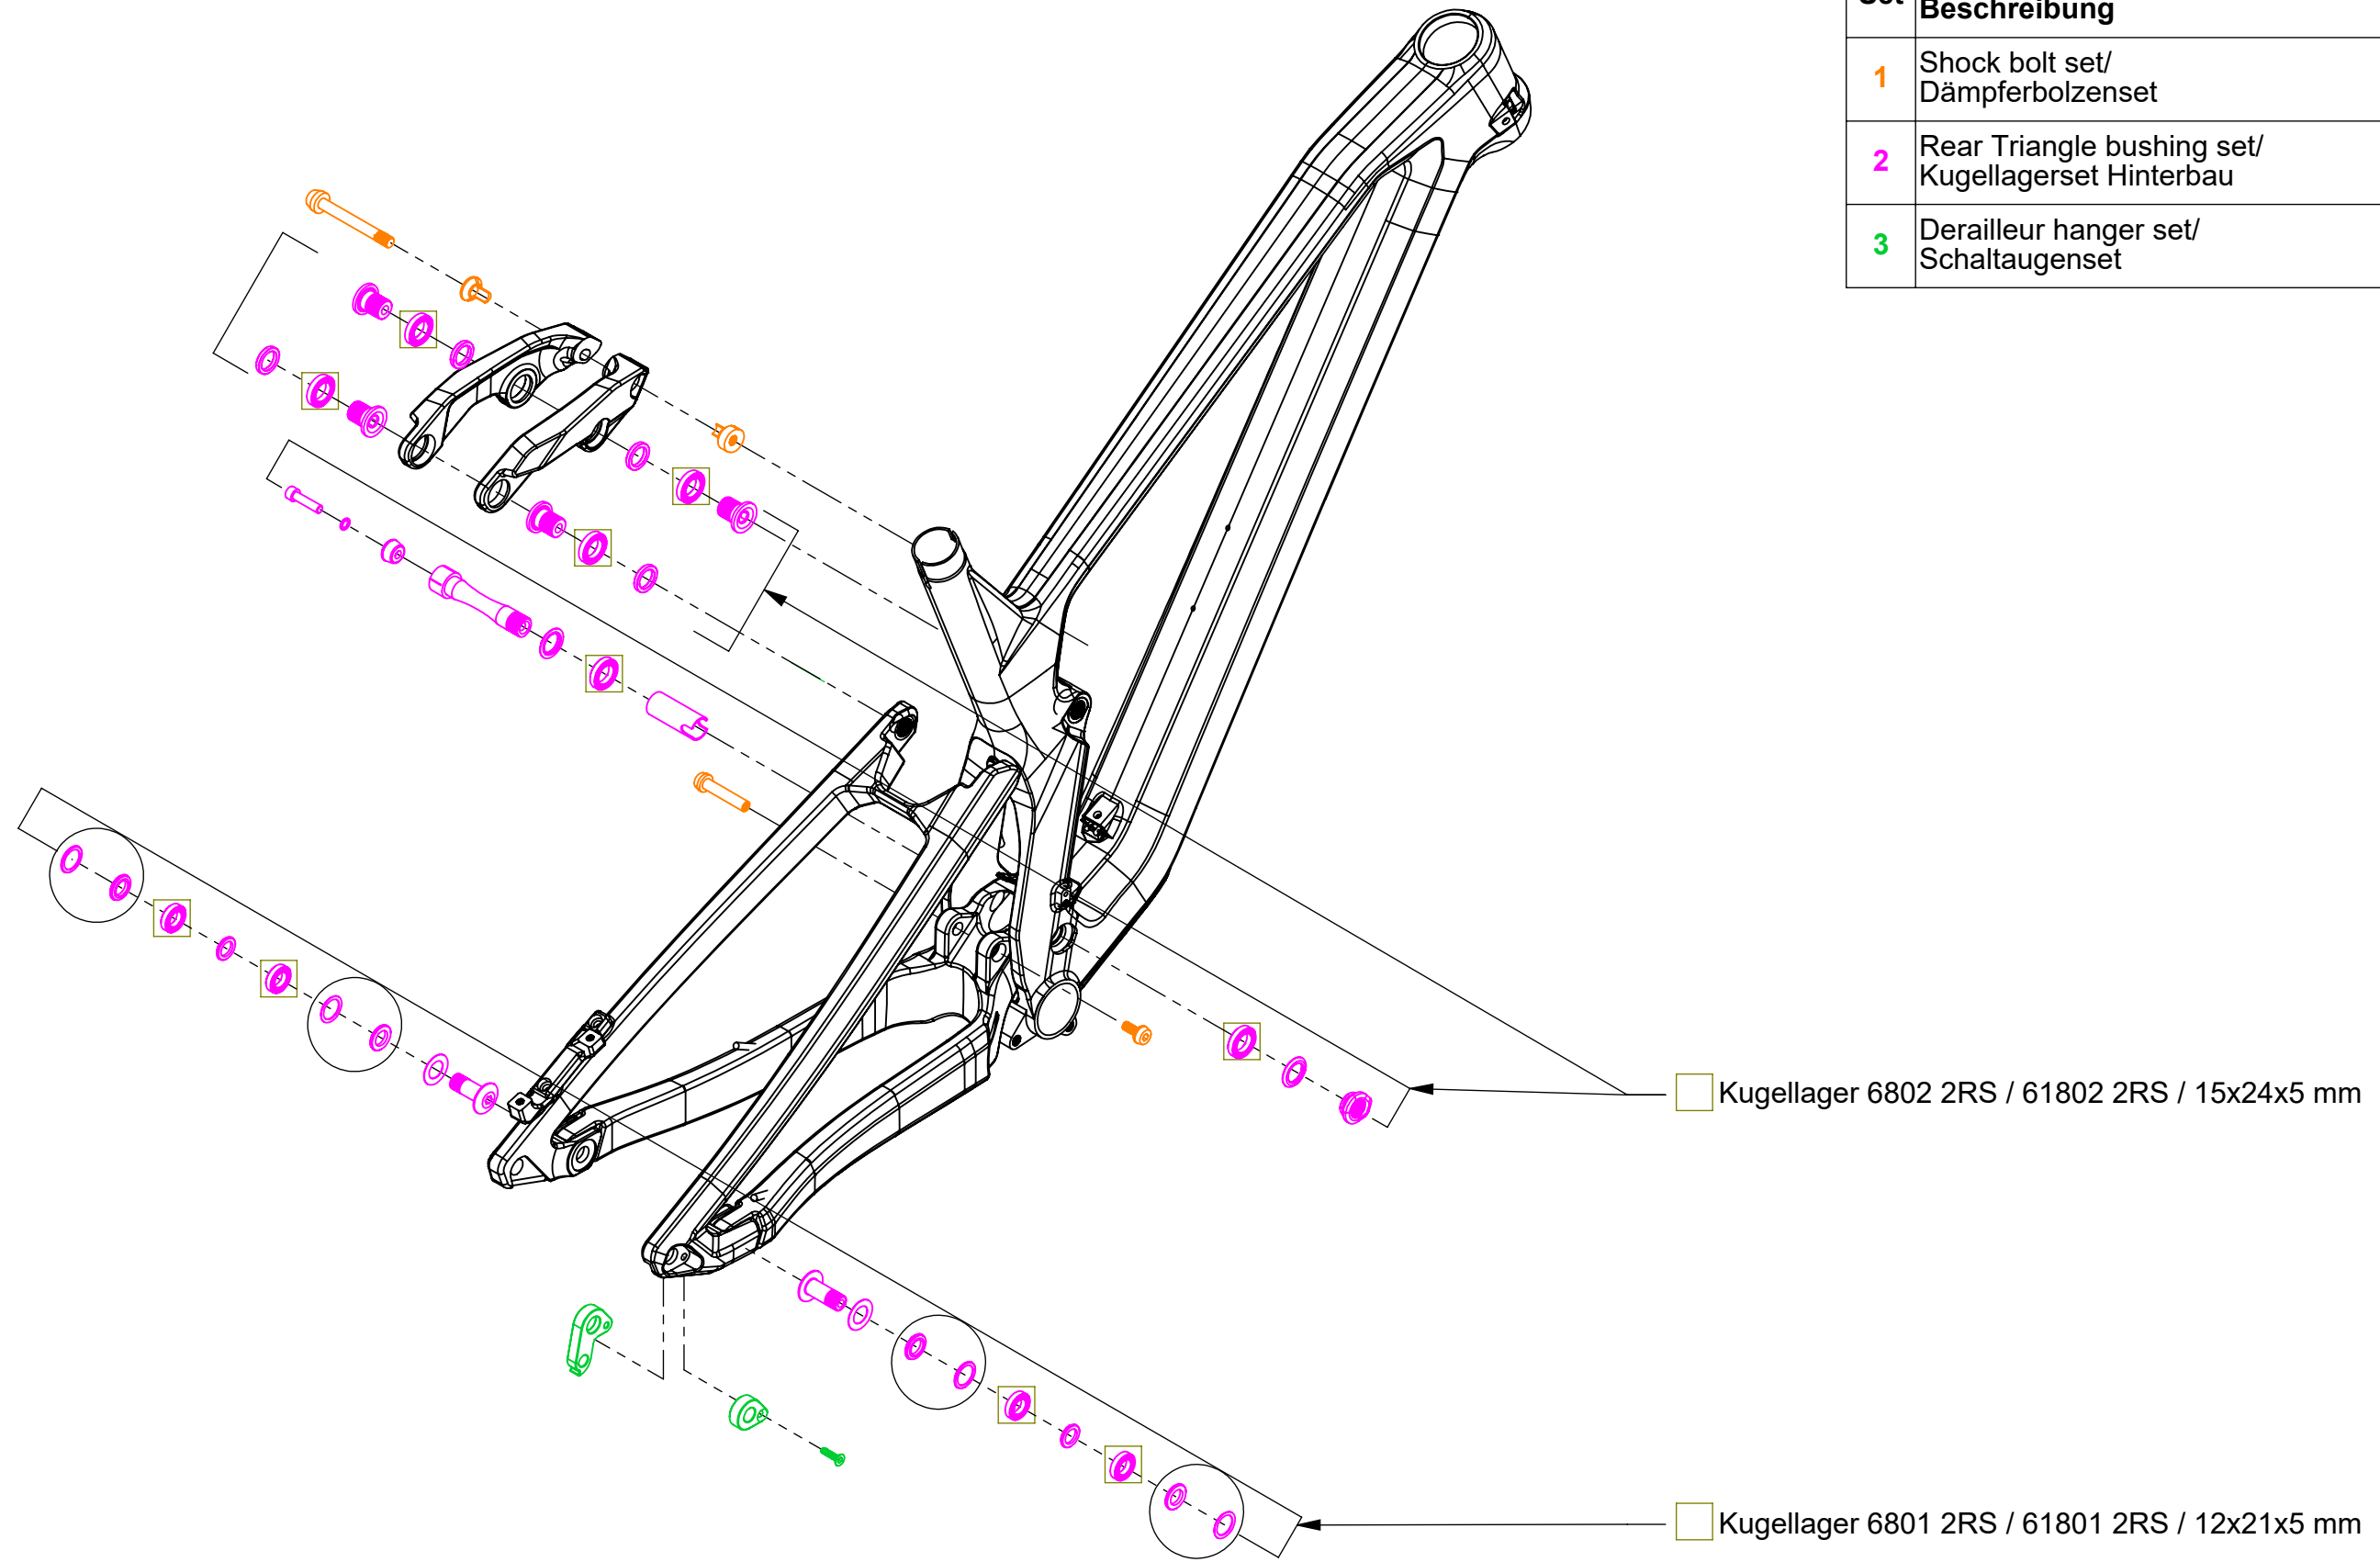

| Set | Description/<br>Beschreibung                          | Art.-Nr.    |
|-----|---|-------------|
| 1   | Shock bolt set/<br>Dämpferbolzenset                   | 0.281.181/8 |
| 2   | Rear Triangle bushing set/<br>Kugellagerset Hinterbau | 0.281.182/6 |
| 3   | Derailleur hanger set/<br>Schaltaugenset              | 0.281.180/0 |

Verbinden